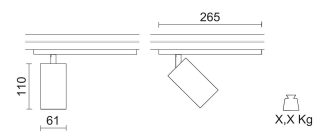

776-269BX-16 Microperfetto LKM DALI Large with lens 29W 3000K CRI90 DALI 30°

Design:

IP 20

Product Code	Color
776-269BX-16	Black
On demand	Yes

General specifications

Product type	Track lights
Mounting type	LKM DALI dimmable track
Indoor/Outdoor light	Indoor
Description	Spotlight for dimmable tracks LKM DALI with proper adapter, specially developed for high efficiency COB LEDs. It is equipped with a DALI driver. It's equipped with silicon lens, integrated black snoot and solite.
Applications	Showrooms , Retail , Residential , Museums , Hospitality

Lighting specifications

i Stated L.O.R. and delivered lumens values are related to standard beam angle versions

Lamp description	LED 3100lm 29W 3000K CRI90
Nominal lumens on thermal regime (lm)	3100
LOR	85
Delivered lumen (lm)	2635
System wattage (W)	32,8
Watt source (W)	29
Color temperature (K)	3000
CRI	CRI 90
Lamp type	COB LED
Average lamp life (h)	L80B10 50.000

Optical specifications

Light distribution	Symmetric
Emission	Direct
Light beam	30° Lens

Weight and dimension

Length (mm)	110
Width (mm)	260
Diameter (mm)	61

Power tolerance ± 5% - Luminous flux tolerance ± 5% - Measurement uncertainty ± 10% - Ta: 25°C